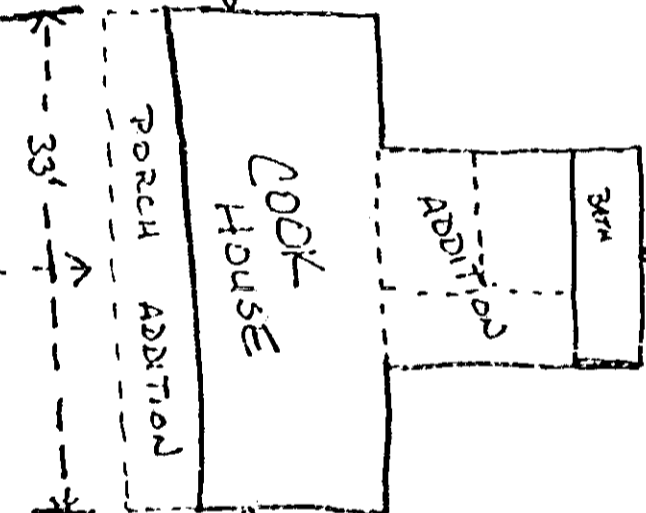

5020

BOOK 1153 PAGE 709

MOTHER AND DADDY'S BIG HOUSE

DRIVEWAY

CHAIN LINK FENCE

88'

190'

Cook House is 33' x 50'
Lot is 88' x 190'